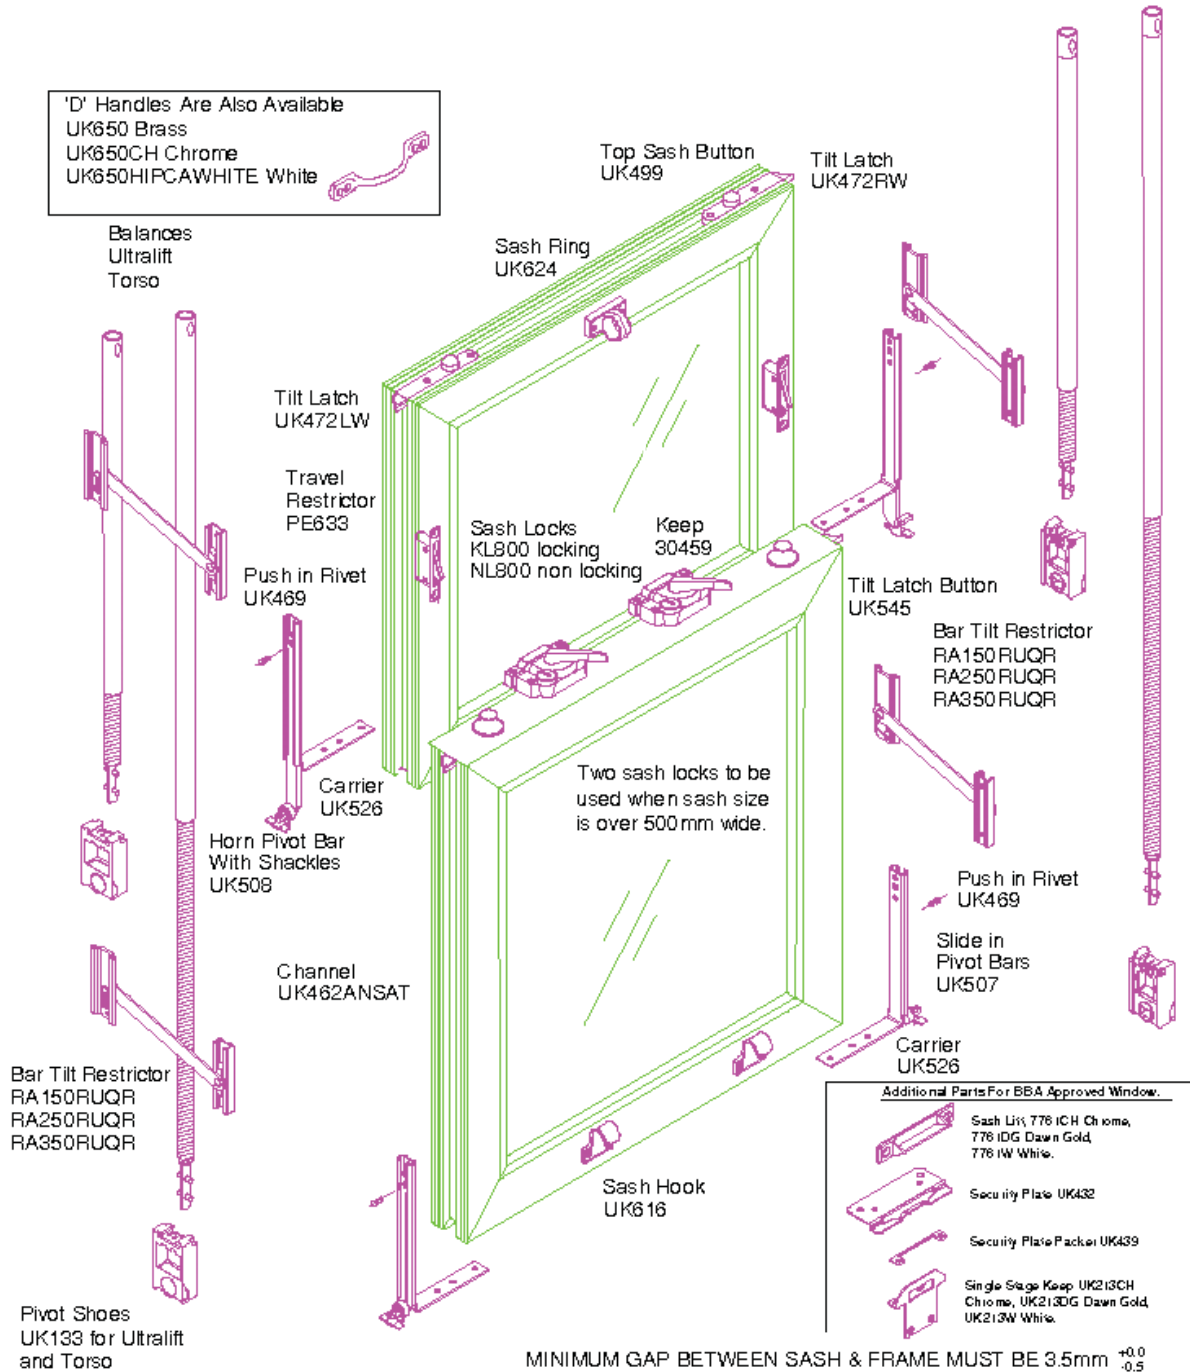

FITTINGS & HARDWARE

Brighton & South East Corner Phone: 01273 473 775 Fax: 01273 471 772

Maidenhead & West of London Phone: 01628 878 560 Fax: 01628 532 609

Email: sales@henryjamesashesashwindows.co.uk www.henryjamesashesashwindows.co.uk