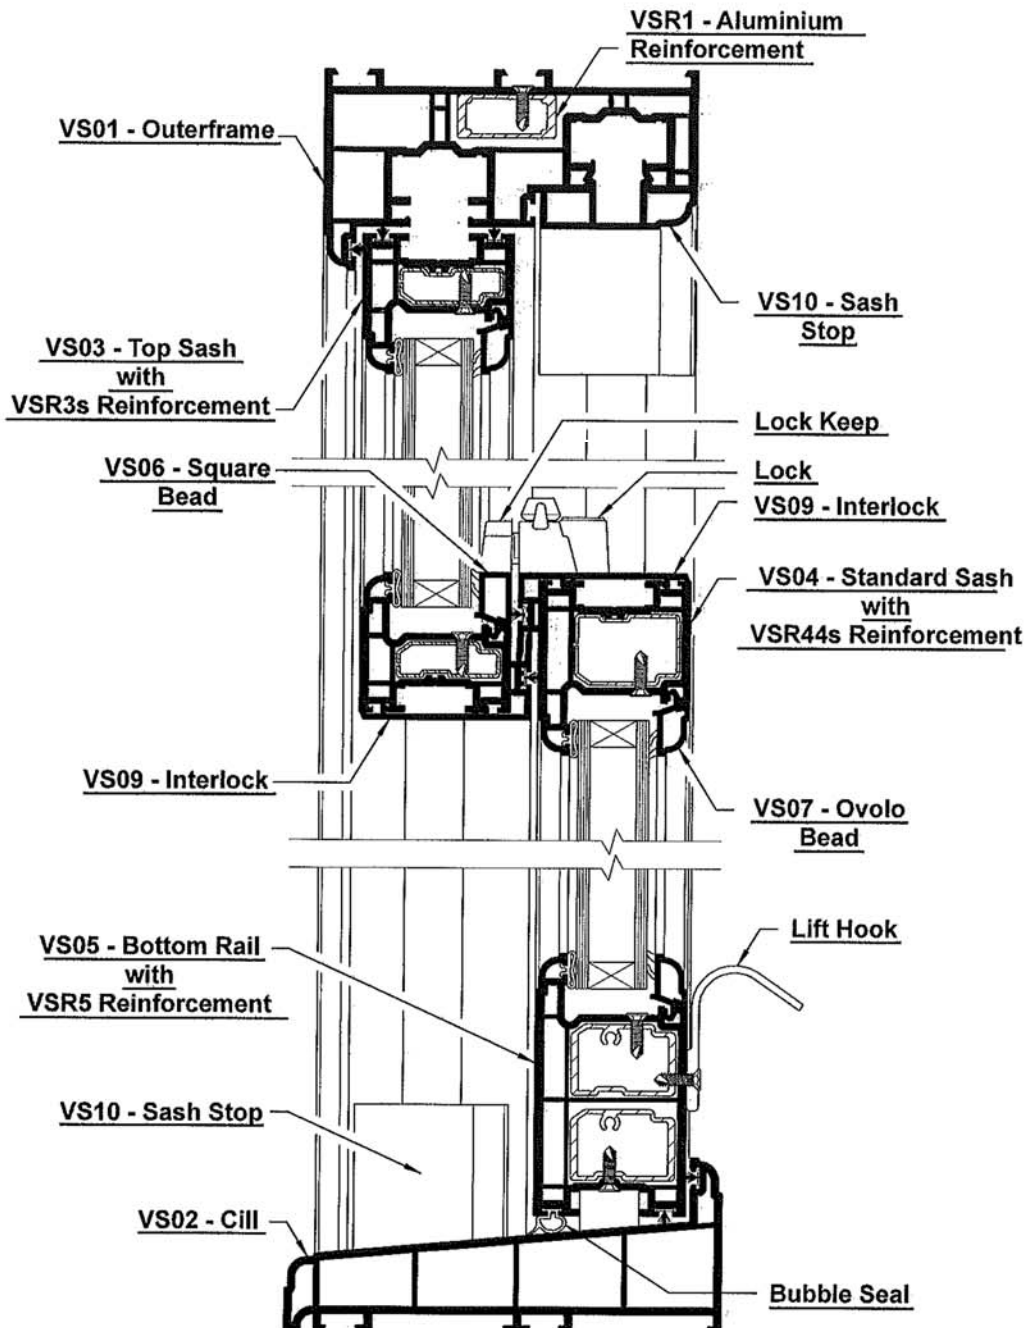

CROSS SECTION THROUGH STANDARD CONFIGURATION

Brighton & South East Corner Phone: 01273 473 775 Fax: 01273 471 772

Maidenhead & West of London Phone: 01628 878 560 Fax: 01628 532 609

Email: sales@henryjamesashwindows.co.uk www.henryjamesashwindows.co.uk