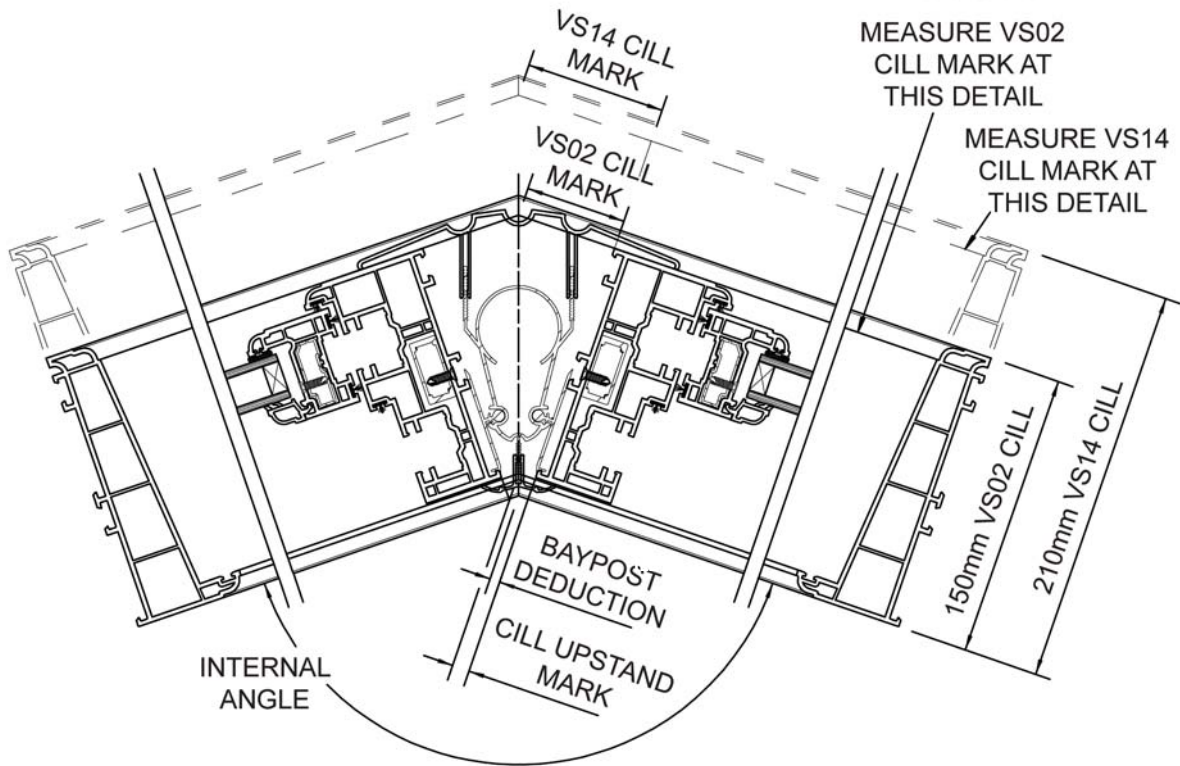

BAYPOST CROSS SECTION

DETAILS

Brighton & South East Corner Phone: 01273 473 775 Fax: 01273 471 772

Maidenhead & West of London Phone: 01628 878 560 Fax: 01628 532 609

Email: sales@henryjamesashwindows.co.uk www.henryjamesashwindows.co.uk