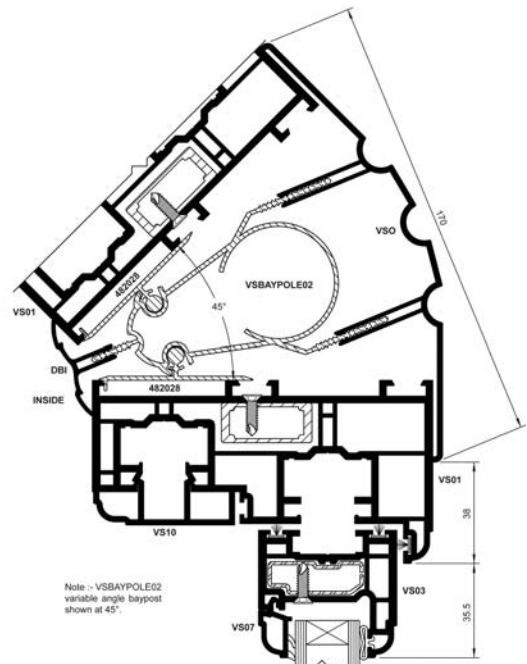

BAYPOST CROSS SECTION

DETAILS

Brighton & South East Corner Phone: 01273 473 775 Fax: 01273 471 772

Maidenhead & West of London Phone: 01628 878 560 Fax: 01628 532 609

Email: sales@henryjamesashwindows.co.uk www.henryjamesashwindows.co.uk