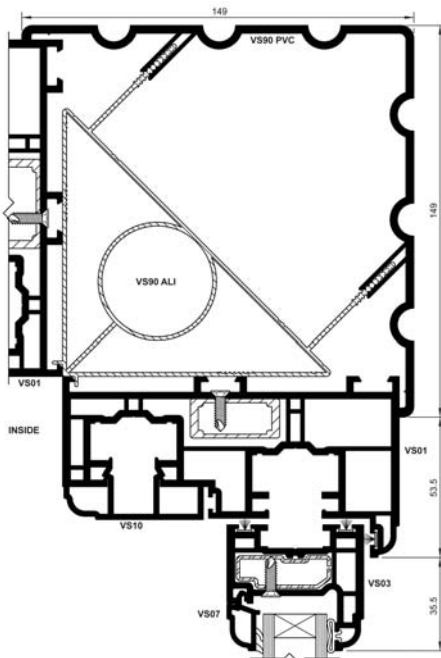

BAYPOST CROSS SECTION

DETAILS

Brighton & South East Corner Phone: 01273 473 775 Fax: 01273 471 772

Maidenhead & West of London Phone: 01628 878 560 Fax: 01628 532 609

Email: sales@henryjamesashwindows.co.uk www.henryjamesashwindows.co.uk