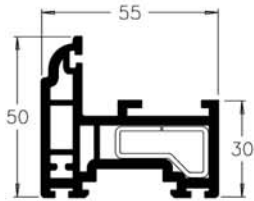

PROFILE CHART

P10153 OUTERFRAME  
S00016

P10173 OUTERFRAME  
S00016

P10155 Sill  
S00016

P10118 SMALL SASH  
S00120

P10123 LARGE SASH  
S00121

P10125 DEEP BOTTOM RAIL  
A00318

P10190 COVER

P10121.64  
24mm GLAZING BEAD

P10122  
GEORGIAN GLAZING BAR

P10124 COVER

A00163  
ALUMINIUM VENT BEAD

P10191  
GEORGIAN GLAZING BAR

P10119 INTERLOCK

GEORGIAN BAR TAPE:  
WHITE – H00615.01,  
BLACK – H00615.80  
1mm x 16.5mm x 50M ROLL  
TECHNIBOND DOUBLE SIDED TAPE