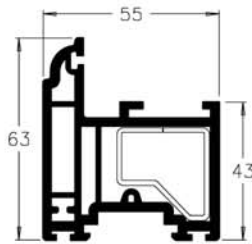

PROFILE CHART

P10153 OUTERFRAME  
S00016

P10173 OUTERFRAME  
S00016

P10155 Sill  
S00016

P10118 SMALL SASH  
S00120

P10123 LARGE SASH  
S00121

P10125 DEEP BOTTOM RAIL  
A00318

P10190 COVER

P10121.64  
24mm GLAZING BEAD

P10122  
GEORGIAN GLAZING BAR

P10124 COVER

A00163  
ALUMINIUM VENT BEAD

P10191  
GEORGIAN GLAZING BAR

P10119 INTERLOCK

GEORGIAN BAR TAPE:  
WHITE – H00615.01,  
BLACK – H00615.80  
1mm x 16.5mm x 50M ROLL  
TECHNIBOND DOUBLE SIDED TAPE