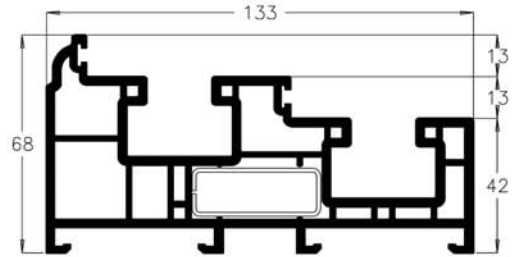

PROFILE CHART

P10153 OUTERFRAME  
S00016

P10173 OUTERFRAME  
S00016

P10155 Sill  
S00016

P10118 SMALL SASH  
S00120

P10123 LARGE SASH  
S00121

P10125 DEEP BOTTOM RAIL  
A00318

P10190 COVER