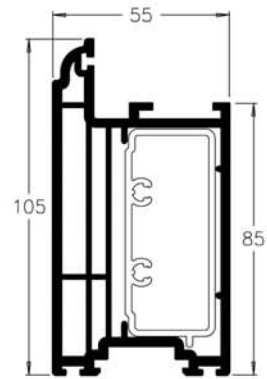

PROFILE CHART

P10153 OUTERFRAME  
S00016

P10173 OUTERFRAME  
S00016

P10155 Sill  
S00016

P10118 SMALL SASH  
S00120

P10123 LARGE SASH  
S00121

P10125 DEEP BOTTOM RAIL  
A00318

P10190 COVER

P10121.64  
24mm GLAZING BEAD

P10122  
GEORGIAN GLAZING BAR

P10124 COVER

A00163  
ALUMINIUM VENT BEAD

P10191  
GEORGIAN GLAZING BAR

P10119 INTERLOCK

GEORGIAN BAR TAPE:  
WHITE – H00615.01,  
BLACK – H00615.80  
1mm x 16.5mm x 50M ROLL  
TECHNIBOND DOUBLE SIDED TAPE