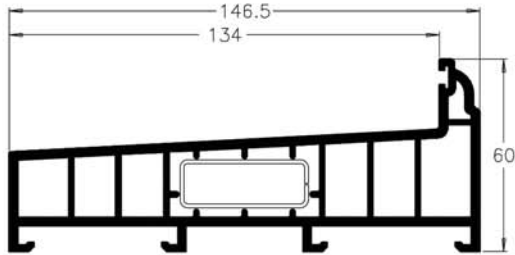

PROFILE CHART

P10153 OUTERFRAME  
S00016

P10173 OUTERFRAME  
S00016

P10155 Sill  
S00016

P10118 SMALL SASH  
S00120

P10123 LARGE SASH  
S00121

P10125 DEEP BOTTOM RAIL  
A00318

P10190 COVER

P10121.64  
24mm GLAZING BEAD

P10122  
GEORGIAN GLAZING BAR

P10124 COVER

A00163  
ALUMINIUM VENT BEAD

P10191  
GEORGIAN GLAZING BAR

P10119 INTERLOCK

GEORGIAN BAR TAPE:  
WHITE – H00615.01,  
BLACK – H00615.80  
1mm x 16.5mm x 50M ROLL  
TECHNIBOND DOUBLE SIDED TAPE