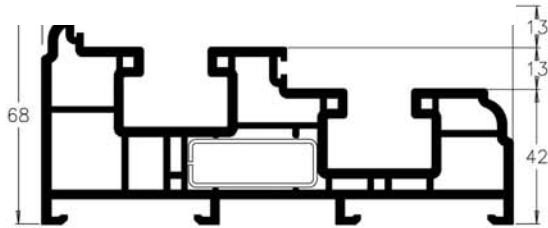

PROFILE CHART

P10153 OUTERFRAME  
S00016

P10173 OUTERFRAME  
S00016

P10155 Sill  
S00016

P10118 SMALL SASH  
S00120

P10123 LARGE SASH  
S00121

P10125 DEEP BOTTOM RAIL  
A00318

P10190 COVER