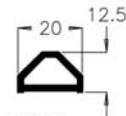

PROFILE CHART

P10153 OUTERFRAME  
S00016

P10173 OUTERFRAME  
S00016

P10155 Sill  
S00016

P10118 SMALL SASH  
S00120

P10123 LARGE SASH  
S00121

P10125 DEEP BOTTOM RAIL  
A00318

P10190 COVER

P10121.64  
24mm GLAZING BEAD

P10122  
GEORGIAN GLAZING BAR

P10124 COVER

A00163  
ALUMINIUM VENT BEAD

P10191  
GEORGIAN GLAZING BAR

P10119 INTERLOCK

GEORGIAN BAR TAPE:  
WHITE – H00615.01,  
BLACK – H00615.80  
1mm x 16.5mm x 50M ROLL  
TECHNIBOND DOUBLE SIDED TAPE