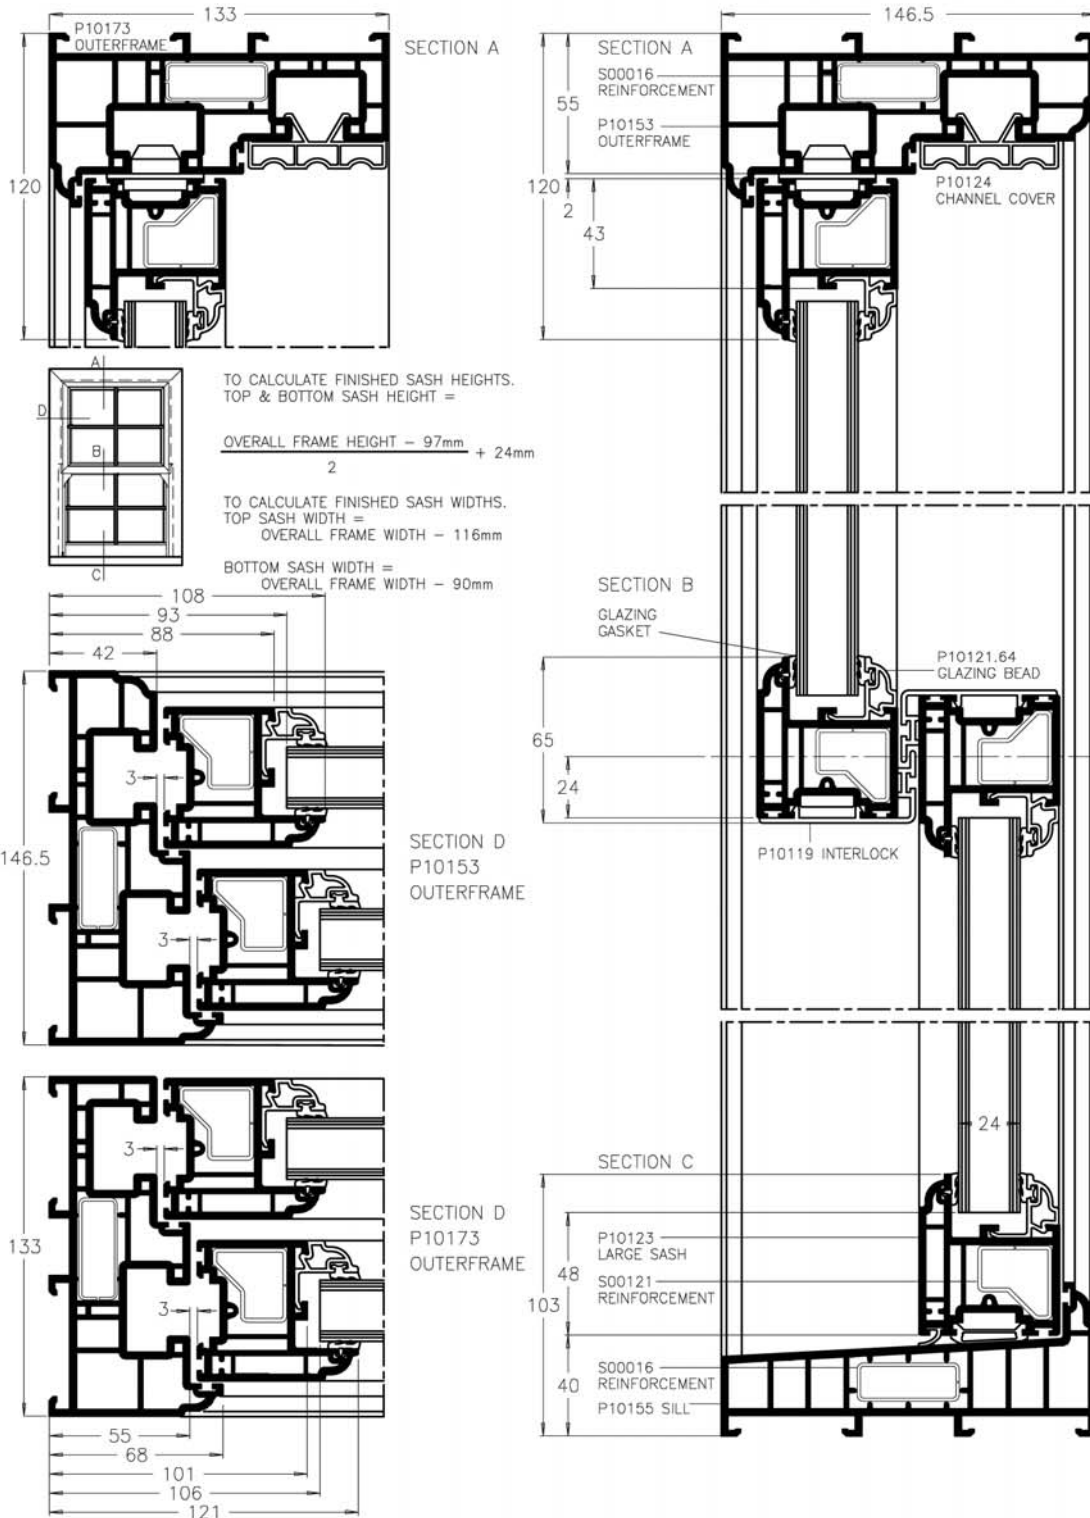

LARGE SASH ONLY (EQUAL SPLIT)

Brighton & South East Corner Phone: 01273 473 775 Fax: 01273 471 772

Maidenhead & West of London Phone: 01628 878 560 Fax: 01628 532 609

Email: sales@henryjamesashwindows.co.uk www.henryjamesashwindows.co.uk