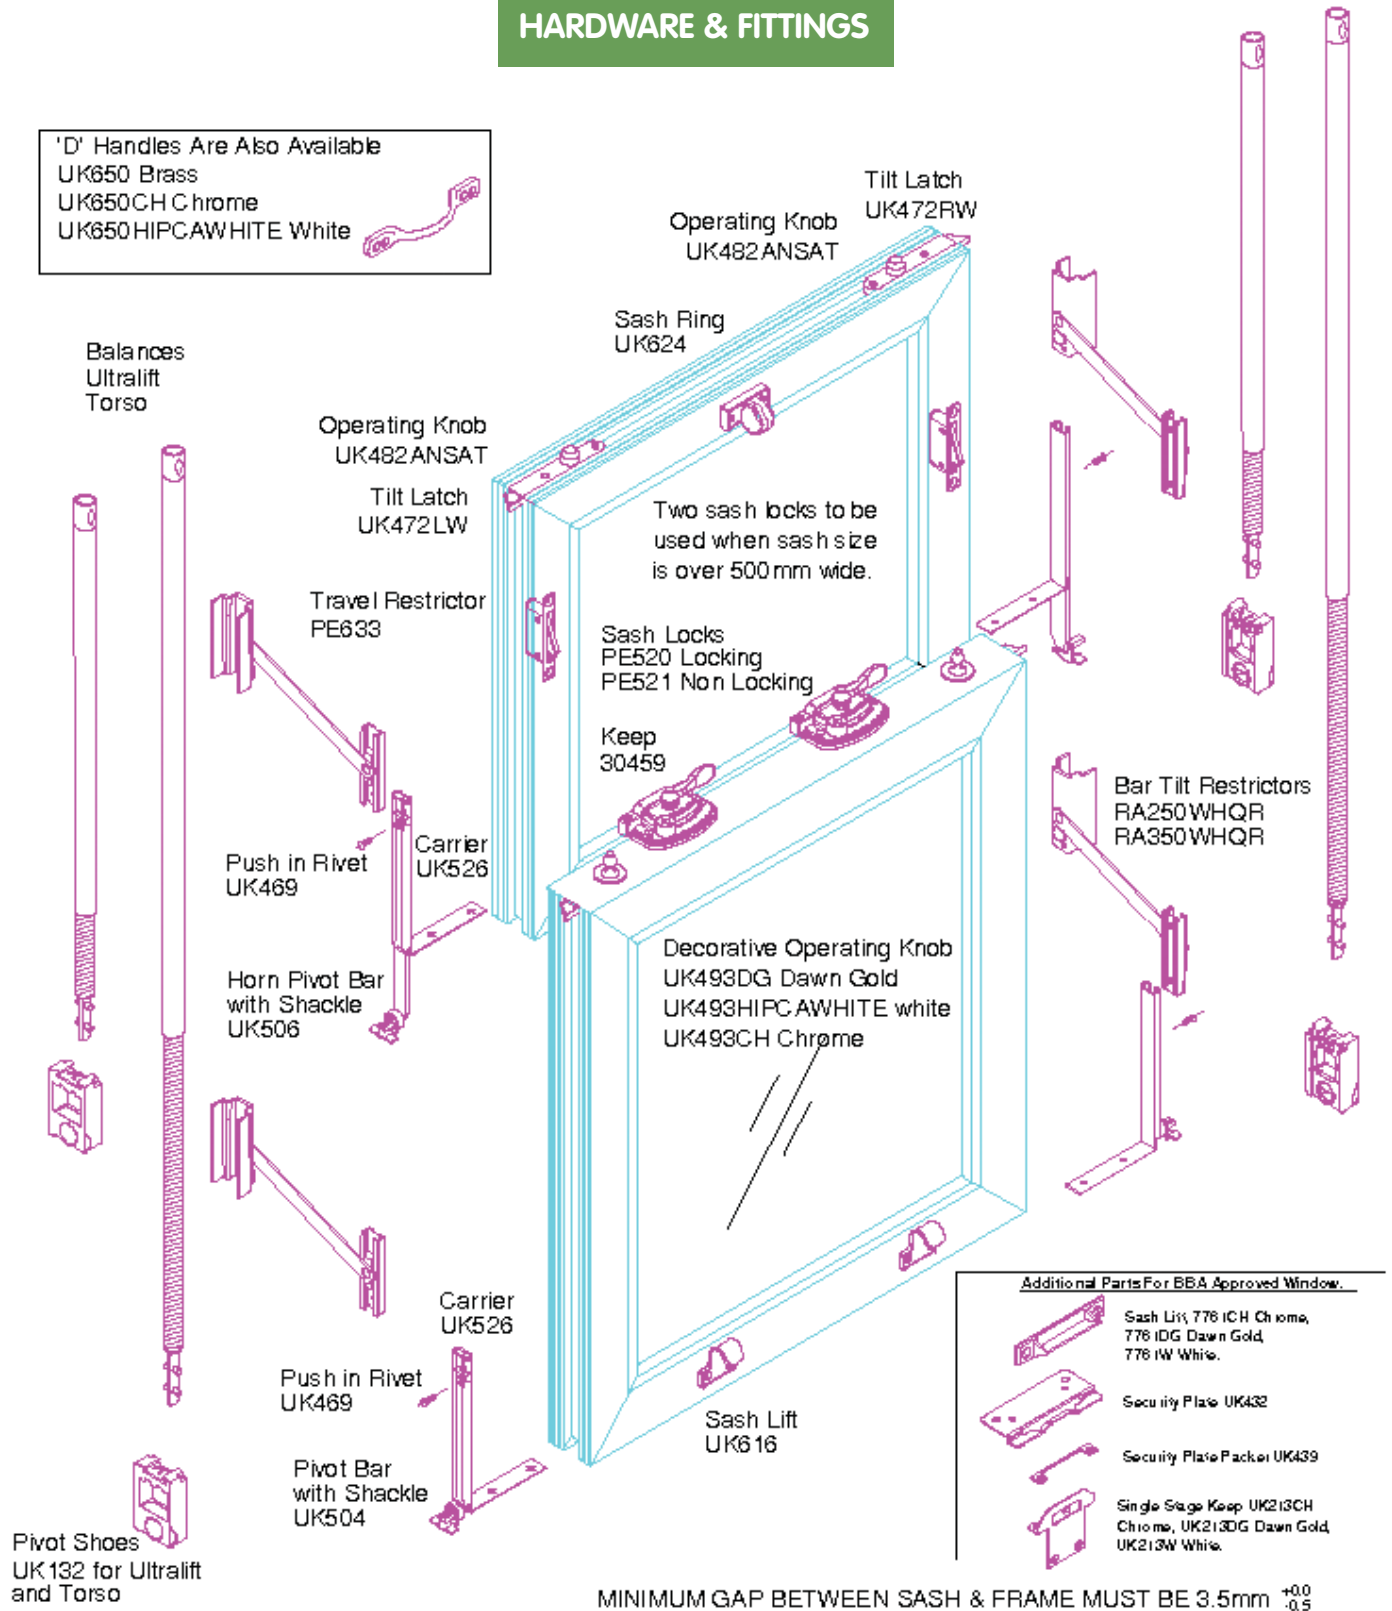

HARDWARE & FITTINGS

'D' Handles Are Also Available
UK650 Brass
UK650CH Chrome
UK650HIPCAWHITE White

Brighton & South East Corner Phone: 01273 473 775 Fax: 01273 471 772

Maidenhead & West of London Phone: 01628 878 560 Fax: 01628 532 609